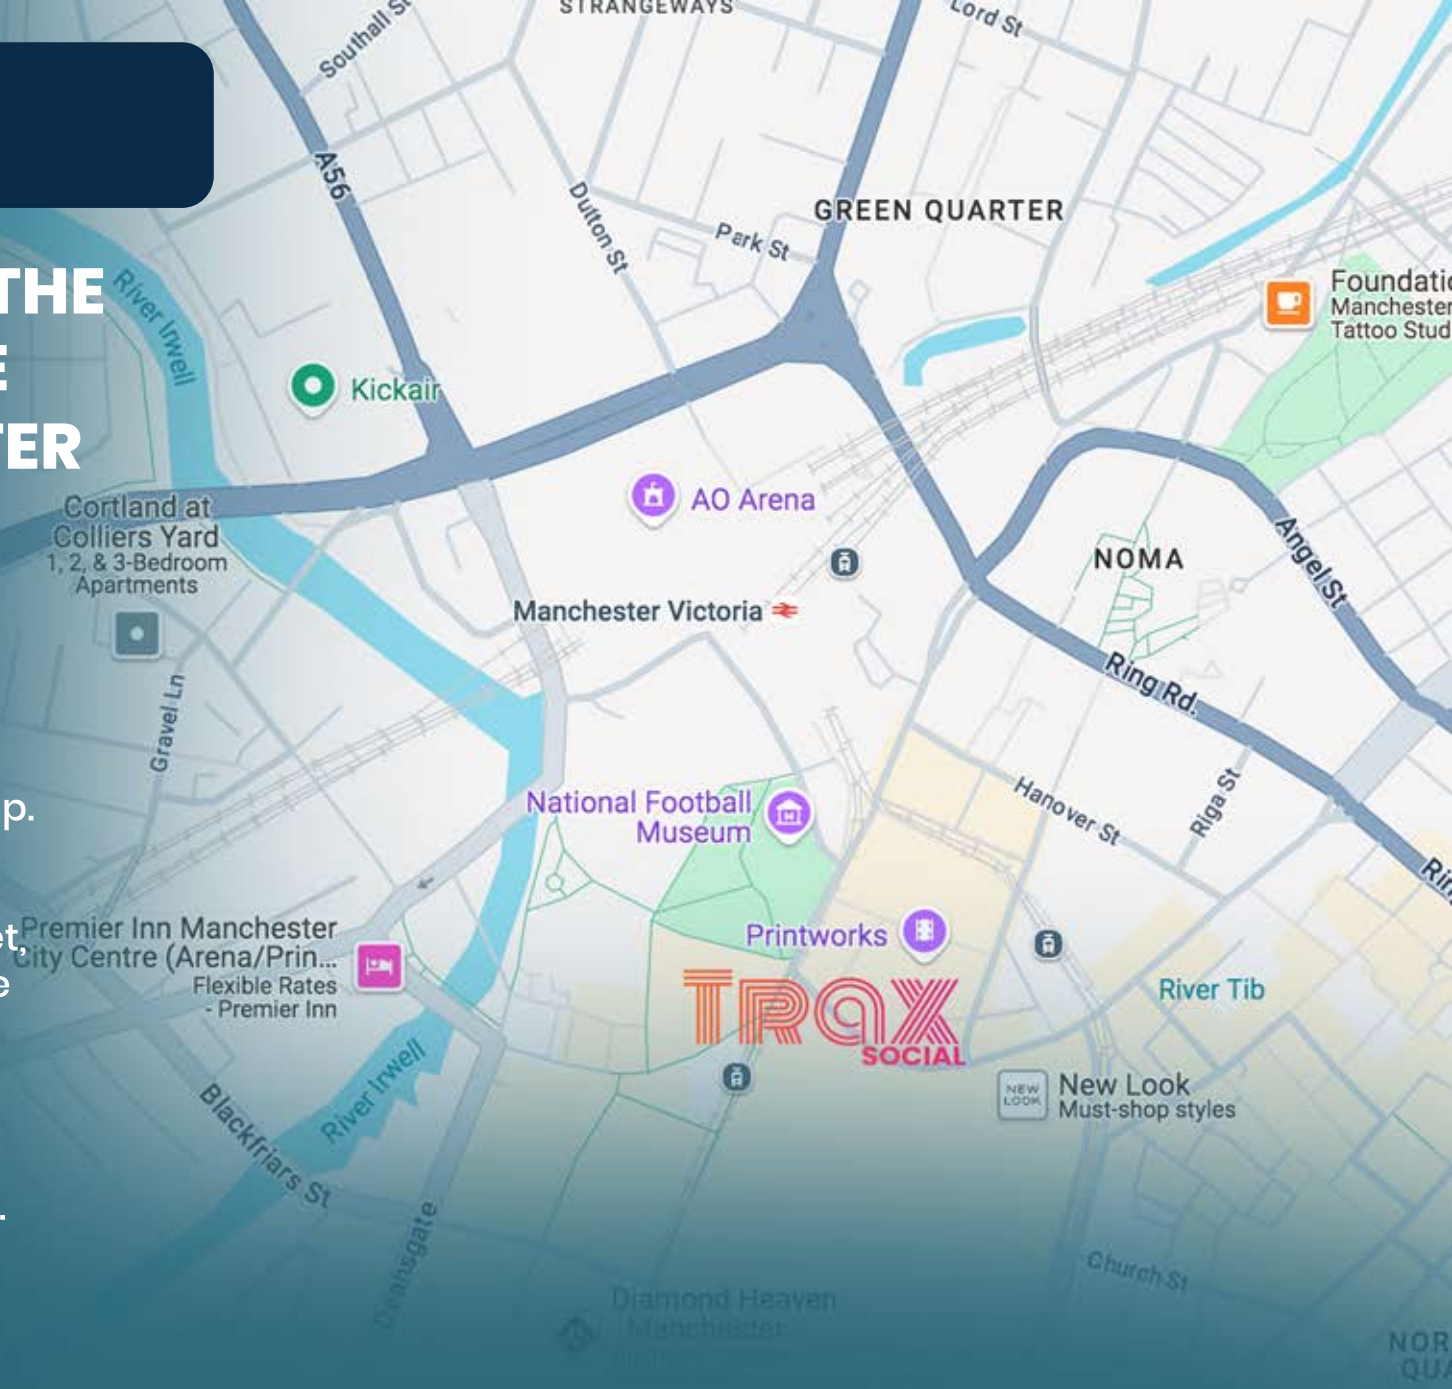

Get in touch today to plan a party you'll not forget!

FIND US

**LOCATED UPSTAIRS IN THE
PRINTWORKS IN THE
CENTRE OF MANCHESTER**

BY TRAIN

Manchester Victoria station is the closest to us and is right on our doorstep.

FROM MARKET ST

A stones throw away from market street, follow the tram line at the bottom to the Printworks.

TO AO ARENA

For all your pre and post gig needs, the AO Arena is located a 9mins walk away.

THE VENUE